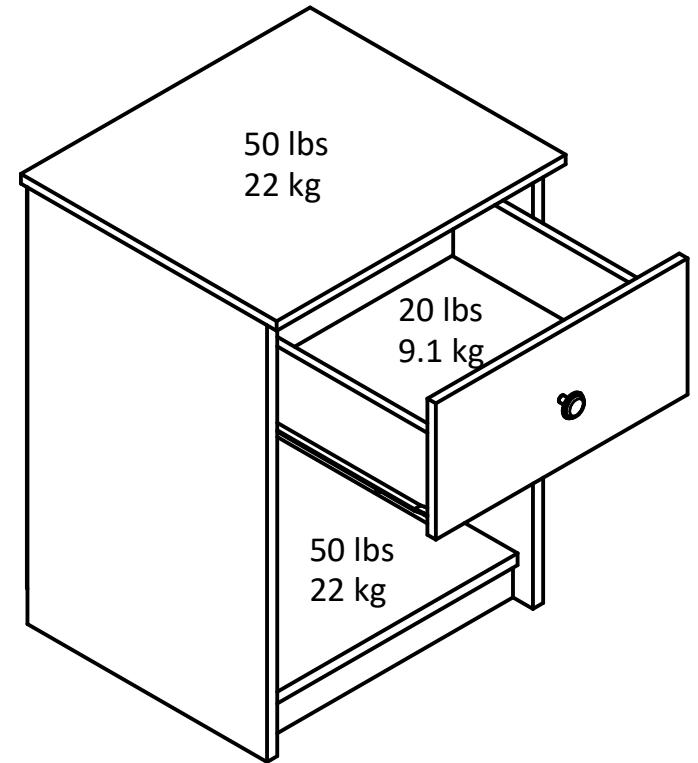

1635

Bottom Storage dimensions:
15.67 in. (39.8 cm) W
13.78 in. (35.0 cm) H
13.74 in. (34.9 cm) D
1.72 cubic feet

Interior Drawer dimensions:
13.66 in. (34.7 cm) W
4.04 in. (10.25 cm) H
12.97 in. (32.95 cm) D
0.41 cubic feet

Wood Breakdown: 95%
Total storage: 2.13 cubic feet

Overall Product Size:
17.72"W x 15.67"D x 24.13"H
45.0cm W x 39.8cm D x 61.3cm H

Maximum Weight Capacities
Unit Weight: 24 lbs. (10.9 kg)