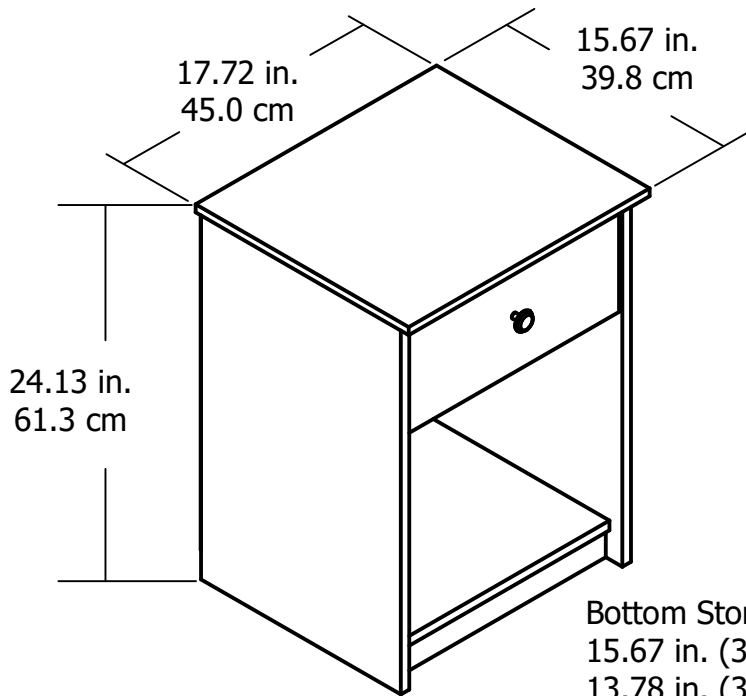

1635

Bottom Storage dimensions:
15.67 in. (39.8 cm) W
13.78 in. (35.0 cm) H
13.74 in. (34.9 cm) D
1.72 cubic feet

Interior Drawer dimensions:
13.66 in. (34.7 cm) W
4.04 in. (10.25 cm) H
12.97 in. (32.95 cm) D
0.41 cubic feet

Wood Breakdown: 95%
Total storage: 2.13 cubic feet

Overall Product Size:
17.72"W x 15.67"D x 24.13"H
45.0cm W x 39.8cm D x 61.3cm H

Maximum Weight Capacities
Unit Weight: 24 lbs. (10.9 kg)